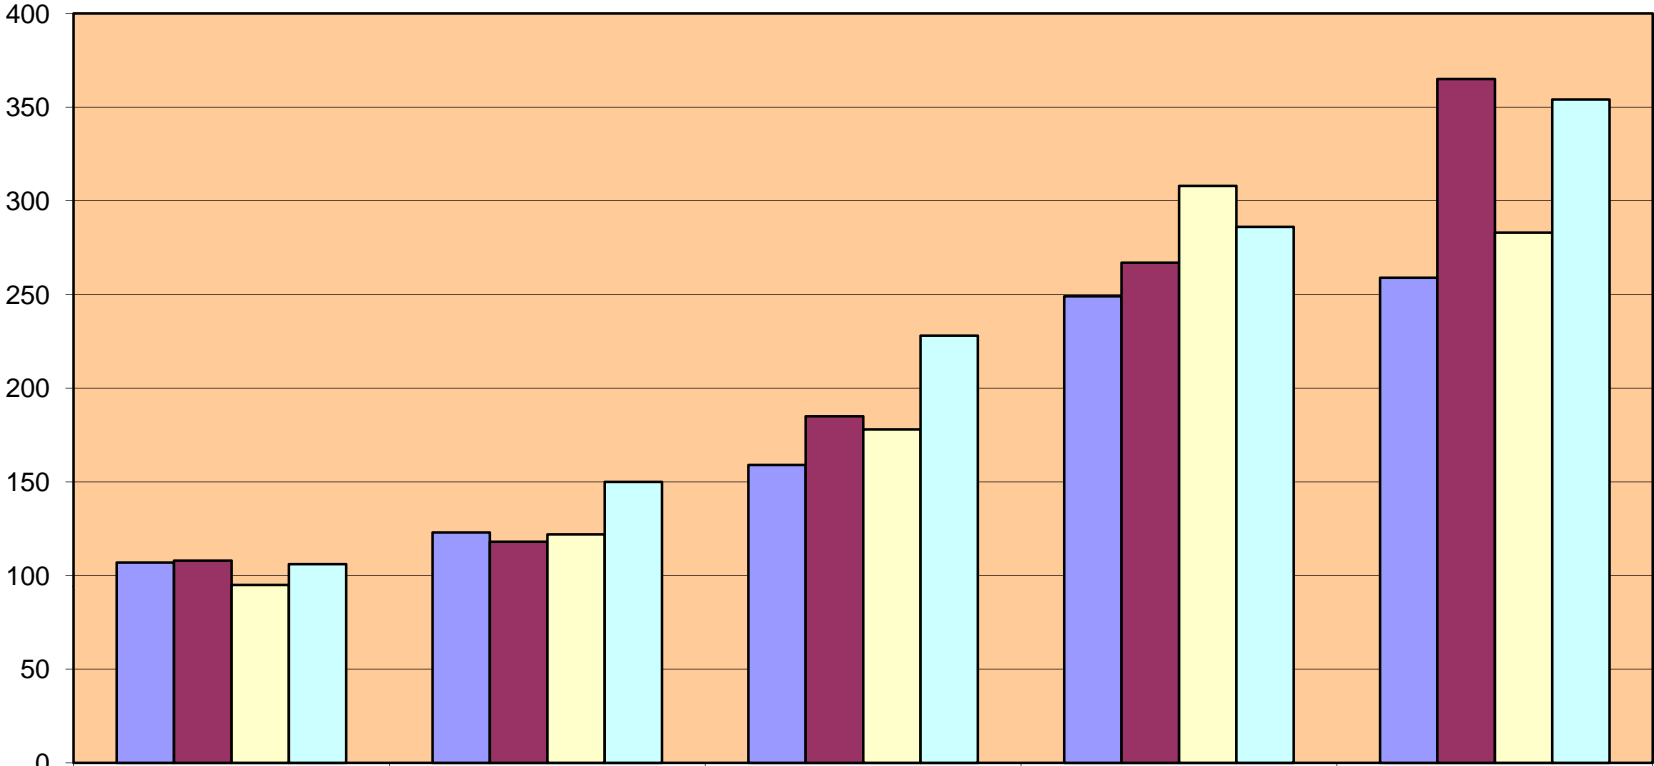

Greene County Foreclosures Comparison

Compiled from information from the Greene County Recorder's website by the Urban Neighborhoods Alliance

Greene County Quarterly Foreclosures Comparisons

	2005	2006	2007	2008	2009
1st Quarter	107	123	159	249	259
2nd Quarter	108	118	185	267	365
3rd Quarter	95	122	178	308	283
4th Quarter	106	150	228	286	354