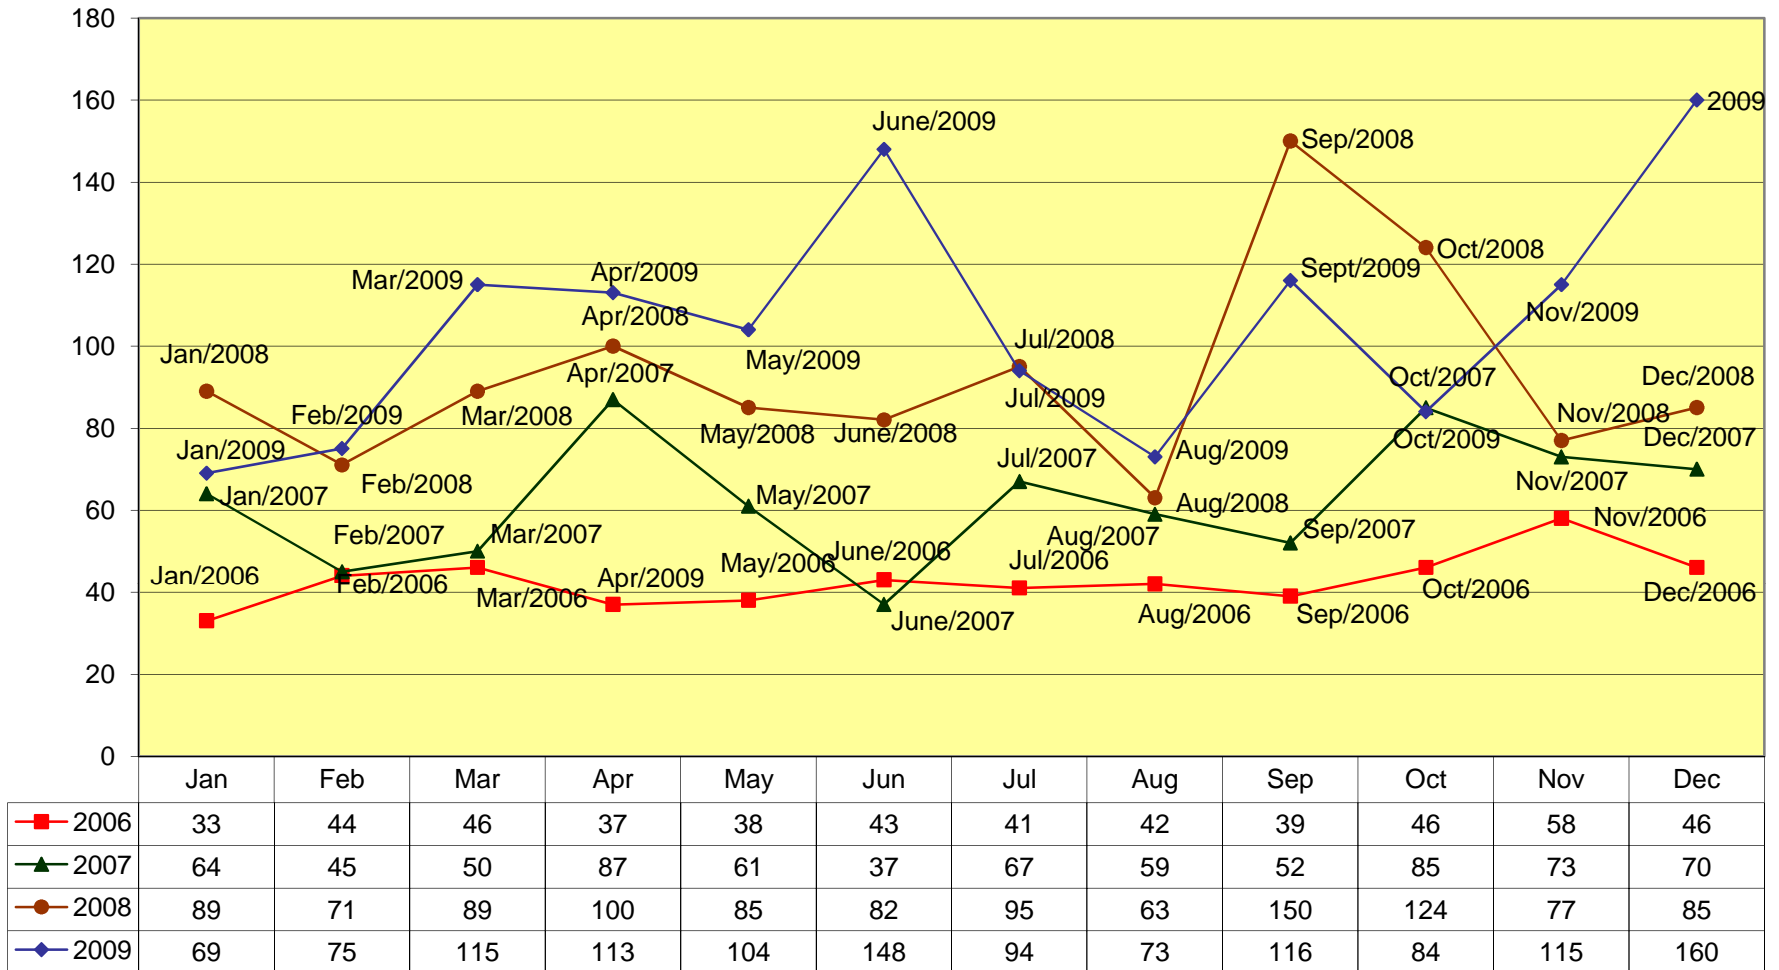

Greene County Foreclosures Comparison

Compiled from information from the Greene County Recorder's website by the Urban Neighborhoods Alliance

Greene County Quarterly Foreclosures Comparisons

	2005	2006	2007	2008	2009
1st Quarter	107	123	159	249	259
2nd Quarter	108	118	185	267	365
3rd Quarter	95	122	178	308	283
4th Quarter	106	150	228	286	354

■ 1st Quarter ■ 2nd Quarter ■ 3rd Quarter ■ 4th Quarter

Compiled from information from the Greene County Recorder's website by the Urban Neighborhoods Alliance

Greene County Foreclosures Comparisons 1997-2009