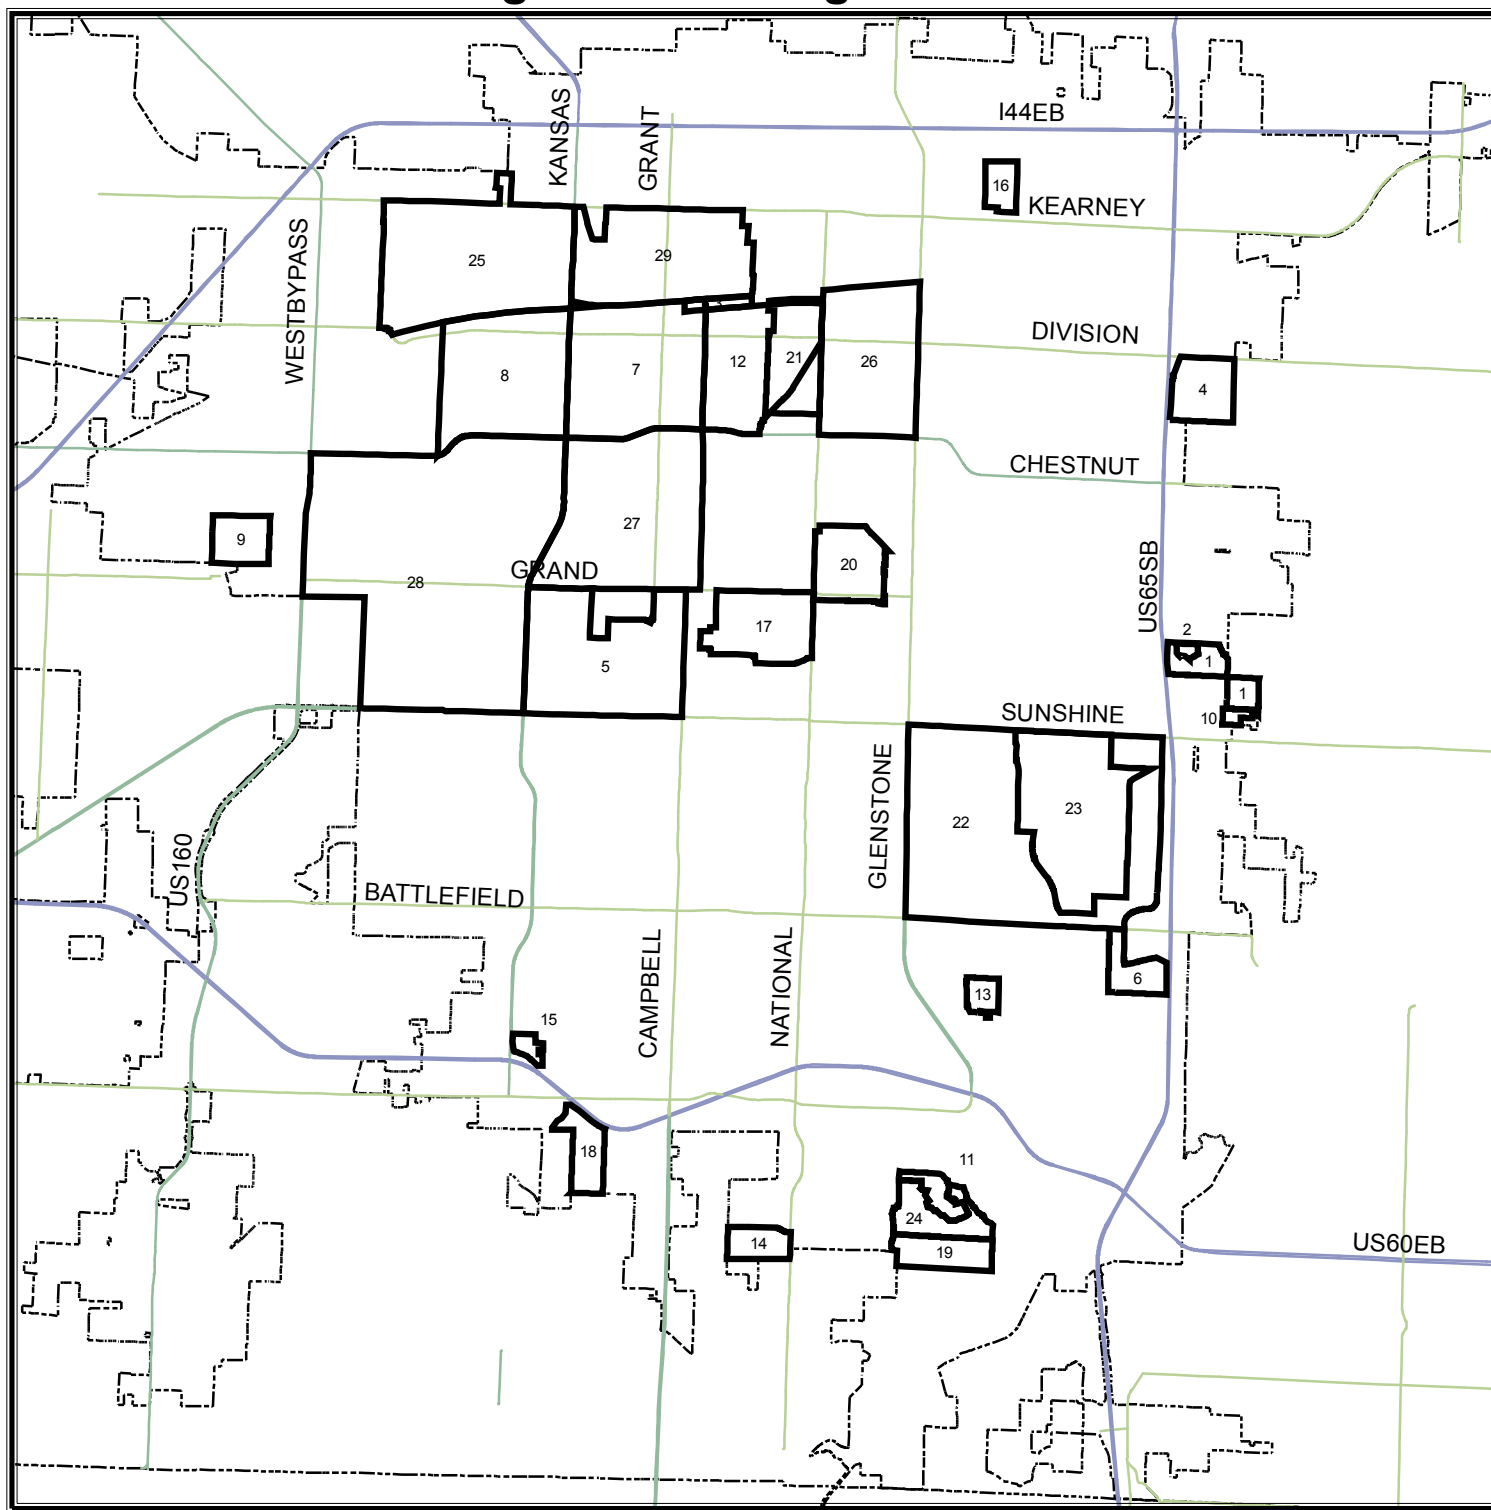

Springfield, Missouri Neighborhood Organizations

1 Cinnamon on the Hill/Cinnamon Square Property Owners Association	11 Lakewood Village Property Owners Association	21 Sherman Avenue Project Area Committee, Inc
2 Cinnamon Square Townhouse Association	12 Mid-Town Neighborhood Association	22 Southeast Springfield Neighborhood Association
3 Commercial Club of Springfield, MO	13 Mission Hills Property Owners Association, Inc	23 Southern Hills Neighborhood Association
4 Cooper Estates Property Owners Association	14 National Place	24 Spring Creek Property Owners Association
5 Fasnicht Neighborhood Association	15 Parkwest Village	25 Tom Watkins Neighborhood Association
6 Fox Grape Home Owners Association	16 Parkwood Survival Association/Parkwood Improvement District	26 Weller Neighborhood Association
7 Grant Beach Neighborhood Betterment Association	17 Phelps Neighborhood Association	27 West Central Neighborhood Alliance
8 Heart of the Westside Neighborhood Watch Association	18 Quail Creek Property Owners Association	28 Westside Community betterment Association
9 Kay Pointe Homeowners Association	19 Ravenwood South	29 Woodland Heights Neighborhood Association
10 Kingsbury Forest Property Owners Association, Inc	20 Rountree Neighborhood Association	

Neighborhood Organization Boundary
 City Limits